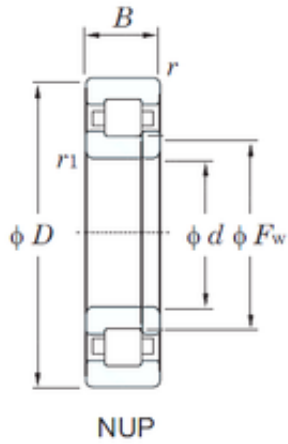

# Shanghai Ruonan-Power Co., Ltd.

32 mm x 58 mm x 21 mm SKF BC1B319995A  
deep groove ball bearings

Bearing No. BC1B319995A

Size	32x58x21 mm
Bore Diameter	32 mm
Outer Diameter	58 mm
Width	21 mm
d	32 mm
D	58 mm
B	21 mm

BC1B319995A Bearing 2D drawings and 3D CAD models