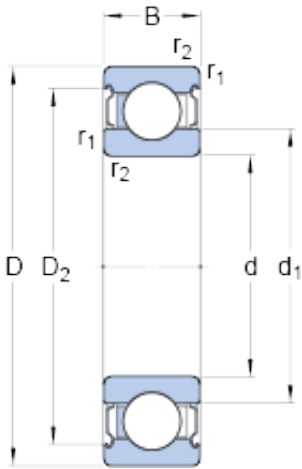

# Shanghai Ruonan-Power Co., Ltd.

100 mm x 180 mm x 34 mm SKF  
6220-2Z/VA228 deep groove ball bearings

Bearing No. 6220-2Z/VA228

6220-2Z/VA228 Bearing 2D drawings and 3D CAD models

Size	180x100x34 mm
Bore Diameter	180 mm
Outer Diameter	100 mm
Width	34 mm
d	100 mm
D	180 mm
B	34 mm
d <sub>1</sub>	124.8 mm
D <sub>2</sub>	159.9 mm
r <sub>1,2</sub> - min.	2.1 mm
d <sub>a</sub> - min.	112 mm
d <sub>a</sub> - max.	124 mm
D <sub>a</sub> - max.	168 mm
r <sub>a</sub> - max.	2 mm
Basic dynamic load rating - C	127 kN
Basic static load rating - C <sub>0</sub>	93 kN
Limiting speed	60 r/min
Limiting temperature - T	350 ° C
Category	Single Row Ball Bearings
Inventory	0.0
Manufacturer Name	SKF
Minimum Buy Quantity	N/A
Weight / Kilogram	3.316
EAN	7316571619903

## Shanghai Ruonan-Power Co., Ltd.

Product Group	B00308
Enclosure	2 Metal Shields
Precision Class	ABEC 1   ISO P0
Maximum Capacity / Filling Slot	No
Rolling Element	Ball Bearing
Snap Ring	No
Internal Special Features	Coronet Cage
Cage Material	Graphite
Internal Clearance	C0-Medium
Inch - Metric	Metric
Long Description	100MM Bore; 180MM Outside Diameter; 34MM Outer Race Width; 2 Metal Shields; Ball Bearing; ABEC 1   ISO P0; No Filling Slot; No Snap Ring; Coronet Cage Internal Special Features; C0-Medium Internal Cle
Other Features	Deep Groove   Extreme Temperature Variant
Category	Single Row Ball Bearing
UNSPSC	31171504
Harmonized Tariff Code	8482.10.50.68
Noun	Bearing
Keyword String	Ball
Manufacturer URL	<a href="http://www.skf.com">http://www.skf.com</a>
Weight / LBS	3.15
Outer Race Width	1.339 Inch   34 Millimeter
Inner Race Width	0 Inch   0 Millimeter
Bore	3.937 Inch   100 Millimeter
Outside Diameter	7.087 Inch   180 Millimeter
d <sub>1</sub>	124.8 mm
D <sub>2</sub>	159.9 mm