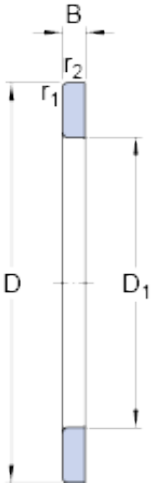

Shanghai Ruonan-Power Co., Ltd.

SKF GS 81232 thrust roller bearings

Bearing No. GS 81232

Size	15x225x163 mm
Bore Diameter	15 mm
Outer Diameter	225 mm
Width	163 mm
D	225 mm
B	15 mm
D ₁	163 mm
Size	15x225x163 mm
Bore Diameter	15 mm
Outer Diameter	225 mm
Width	163 mm
D	225 mm
B	15 mm
D ₁	163 mm
D ₁	163 mm
r _{1,2} min.	1.5 mm
Mass housing washer	2.3 kg

GS 81232 Bearing 2D drawings and 3D CAD models