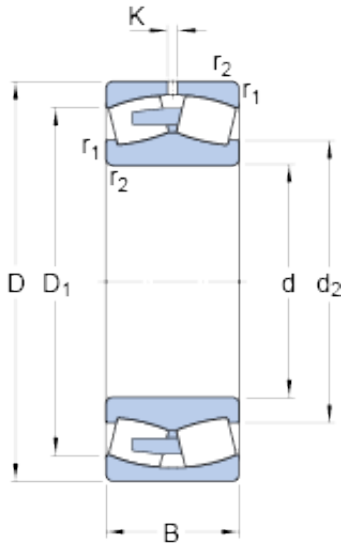

Shanghai Ruonan-Power Co., Ltd.

1320 mm x 1600 mm x 280 mm SKF 248/1320 CAFA/W20 spherical roller bearings

Bearing No. 248/1320 CAFA/W20

248/1320 CAFA/W20 Bearing 2D drawings and 3D CAD models

Size	1600x1320x280 mm
Bore Diameter	1600 mm
Outer Diameter	1320 mm
Width	280 mm
d	1320 mm
D	1600 mm
B	280 mm
d ₂	1422 mm
D ₁	1511 mm
K	12 mm
r _{1,2} - min.	6 mm
d _a - min.	1343 mm
D _a - max.	1577 mm
r _a - max.	5 mm
Basic dynamic load rating - C	11332 kN
Basic static load rating - C ₀	33500 kN
Fatigue load limit - P _u	1860 kN
Reference speed	140 r/min
Limiting speed	260 r/min
Calculation factor - e	0.15
Calculation factor - Y ₁	4.5
Calculation factor - Y ₂	6.7
Calculation factor - Y ₀	4.5