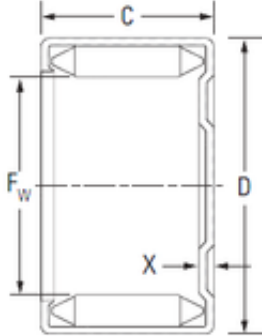

KOYO M2181 needle roller bearings

Bearing No. M2181

Size	33.338x41.275x12.700 mm
Bore Diameter	33.338 mm
Outer Diameter	41.275 mm
Width	12.700 mm
Fw	33.338 mm
D	41.275 mm
C	12.700 mm
x	2.79 mm
b	9.1 mm
Weight	0,039 Kg
Basic dynamic load rating (C)	16.8 kN
Basic static load rating (C0)	33.6 kN

M2181 Bearing 2D drawings and 3D CAD models